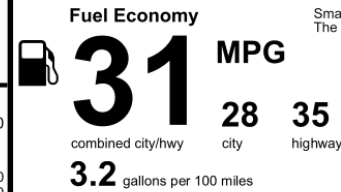

AUDIO & INFOTAINMENT

12.3" Color Touch-Screen Center Display
Audio System
NissanConnect®
Services powered by SiriusXM®+
Wireless Apple CarPlay®
Wireless Android Auto™
Siri® Eyes Free
Hands-Free Text Messaging Assistant
Wi-Fi Hotspot
Connected Garage Door Opener (myQ)

EXTERIOR

Manual Folding
Power Outside Mirrors w/ Integrated Turn Signal
Front and Rear Bumper
w/ Black Fascia Accent
LED Low & High Beam Headlights
LED Daytime Running Lights
Roof Rails

+See your Dealer for terms, conditions and limitations

++Optional equipment replaces standard equipment where applicable

**State laws may apply. Review before using

Manufacturer's Suggested Retail Base Price:	$26,960.00
Options Included by Manufacturer	
Splash Guards	255.00
Carpeted Floor Mats & Underfloor Protector	275.00
Accessory 19" Alloy Wheels	620.00
DESTINATION CHARGES	1,495.00
Total*	$29,605.00

Warranty Booklet & owner publications available @ <https://www.nissanusa.com/owners/manuals-guides.html> or call 1-800-NISSAN-1

EPA DOT Fuel Economy and Environment Gasoline Vehicle

Small SUVs range from 14 to 138 MPG. The best vehicle rates 146 MPGe.

You save $500
in fuel costs over 5 years compared to the average new vehicle.

Annual fuel cost $1,600